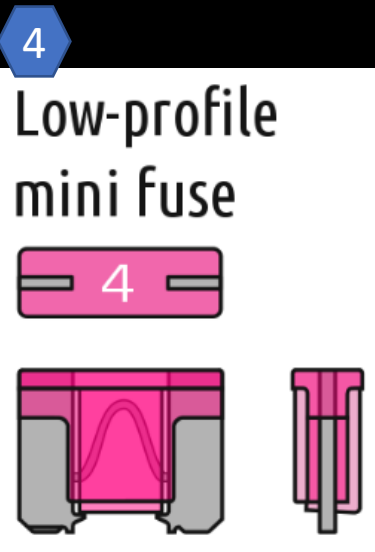

# Fuse Holder Types Included in Hard Wire Kits

- NBDVRS2HK-BP - Bag Packed Contains = No1, No2, No3 & No4
- NBDVRS2HK - Retail Boxed Contains = No1, No2 & No3
- NBDVRS2HK-S - Retail Boxed Slim Contains = No1 & No2 - Amazon Barcode Only