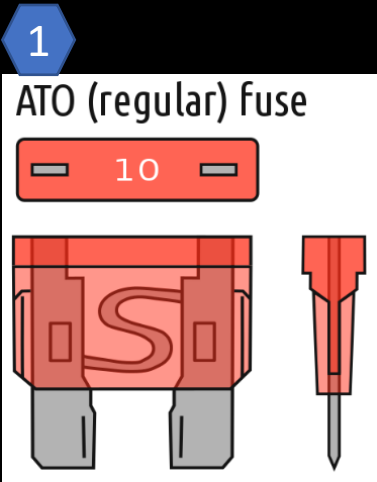

# Fuse Holder Types Included in Hard Wire Kits

- NBDVRS2HK-BP - Bag Packed Contains = No1, No2, No3 & No4
- NBDVRS2HK - Retail Boxed Contains = No1, No2 & No3
- NBDVRS2HK-S - Retail Boxed Slim Contains = No1 & No2 - Amazon Barcode Only