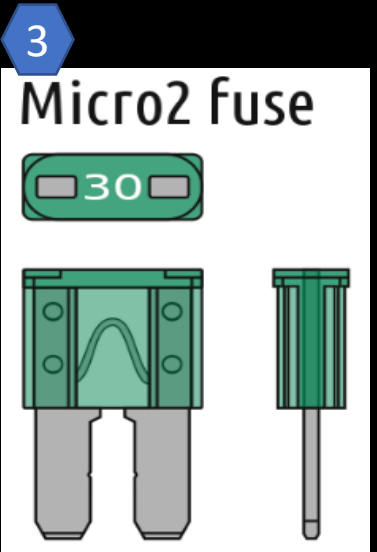

# Fuse Holder Types Included in Hard Wire Kits

- NBDVRS2HK-BP - Bag Packed Contains = No1, No2, No3 & No4
- NBDVRS2HK - Retail Boxed Contains = No1, No2 & No3
- NBDVRS2HK-S - Retail Boxed Slim Contains = No1 & No2 - Amazon Barcode Only